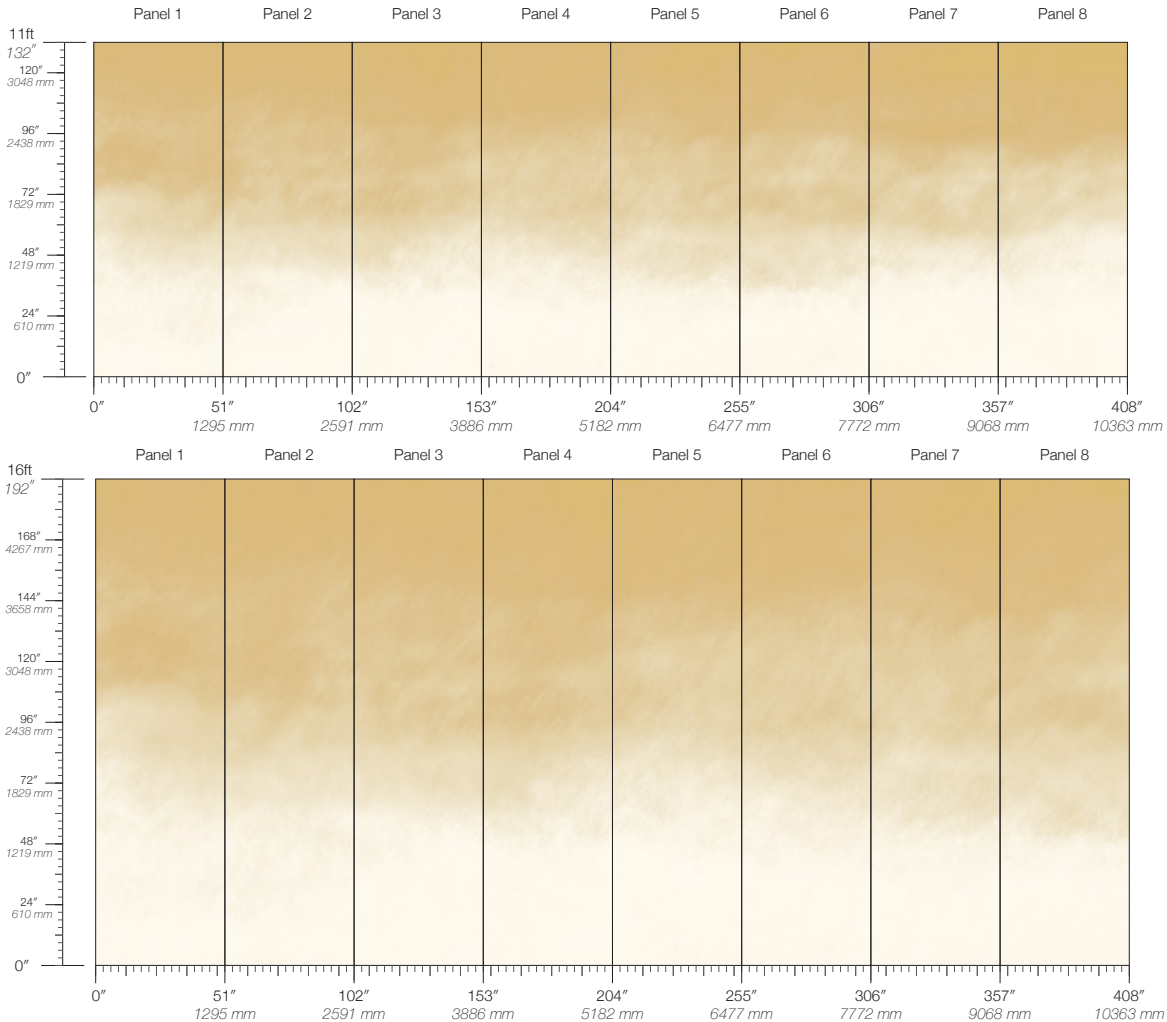

Colorwash Arise

Suitable for residential and commercial projects

COLOR

Arise

STOCK

Made to order

ENVIRONMENTAL

Recycled Content
Phthalate Free
Low VOC
HPD Available

MAINTENANCE

Water-based cleanser

ITEM

4611

LEAD TIME

4 weeks to print

CONTACT

sales@calicowallpaper.com
+1 718 243 1705
57 Lispenard Street
New York, NY 10013 USA

CONTENT

Type II PVC-Free

MINIMUM

1 panel

SPECS

Polyester/Natural Fiber face
Fabric backing
14 oz per linear yard
435.2 g per linear meter
Dappled surface texture

DISCLAIMER

Refer to our website to see the full mural artwork. Reference the physical sample for color and texture. Panel maps represent mural artwork only.

PANEL WIDTH

51" / 1295 mm trimmed

PRICE

Available upon request

PANEL HEIGHT

132" / 3353 mm standard
192" / 4877 mm extended

ORIGIN

USA

TESTING

(US) ASTM E84 Adhered Class A
CCC-W-408D Type II
W-101 Type II Class A
ASTM E96 Procedure B - 66 Perms

REPEAT

Non-repeating

DETAILS

Custom options available